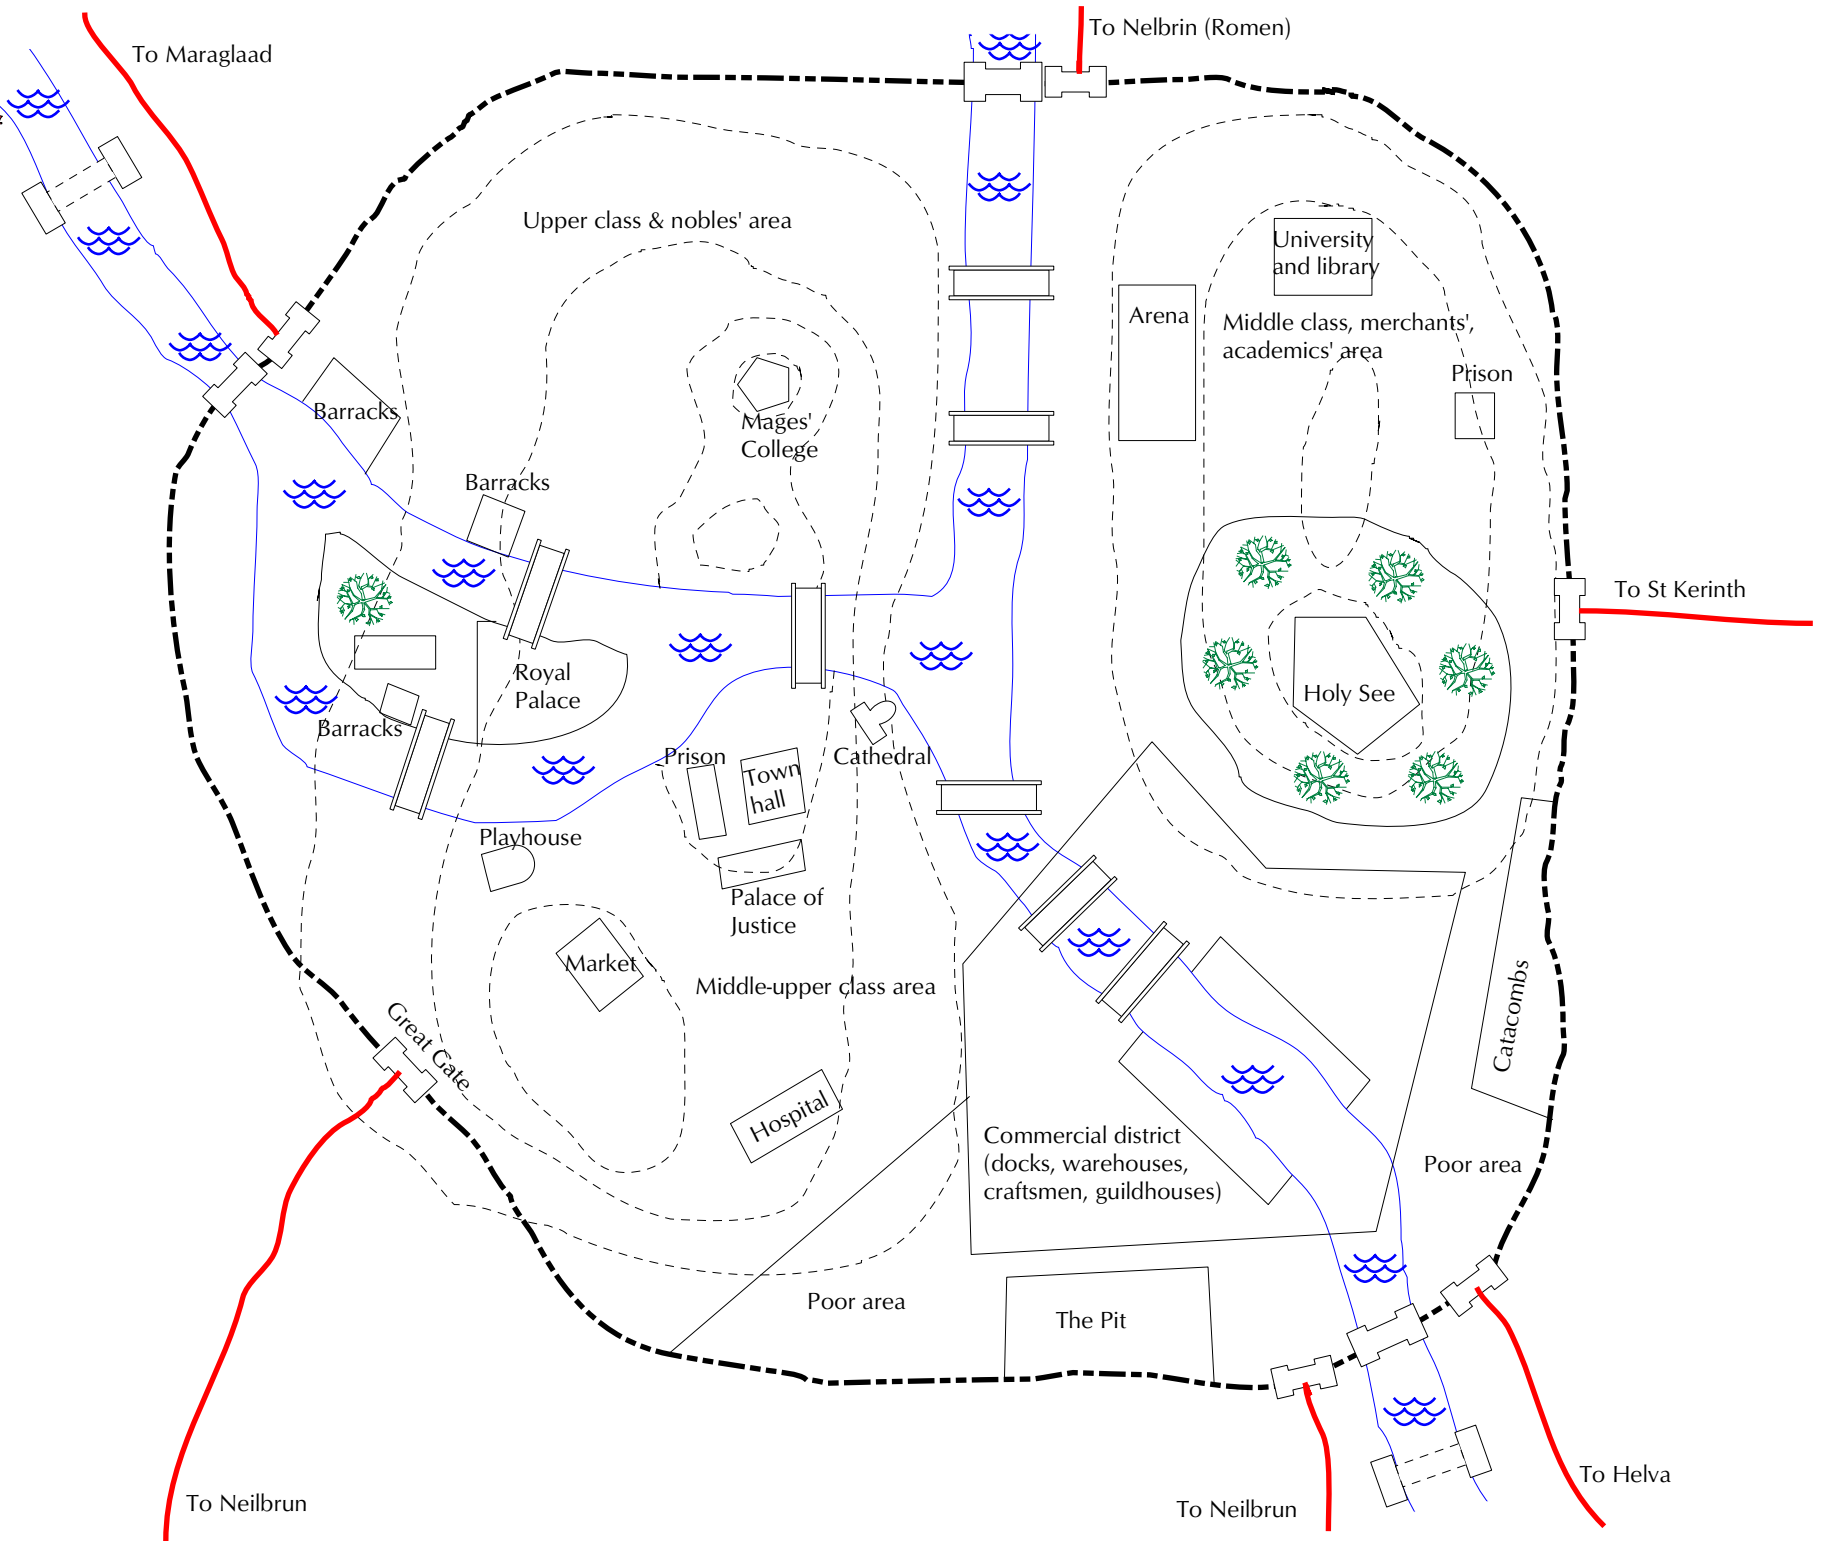

Lomar

Capital City of the
Valorn Empire

Tarenne

Capital City of
Allemaren

Gline

Capital City of Gline

To Achanalt

Warehouses, granaries
stables, etc.

To Yonde

Poor area

Commercial district

Market

Docks

Ferry

Ferry

River of Dreams
About 500yds across

Populated by sharks,
eels, and other
dangerous creatures.

State
Buildings

Castle
Gline

Barracks

Middle-class
residential area

Wealthy
residential area

Horse and
cattle market

To Dobrin

Last edited: 26 December 1999

Legend:

 City Wall

 Road

 Contour Line

 Gate

 Water

 Bridge