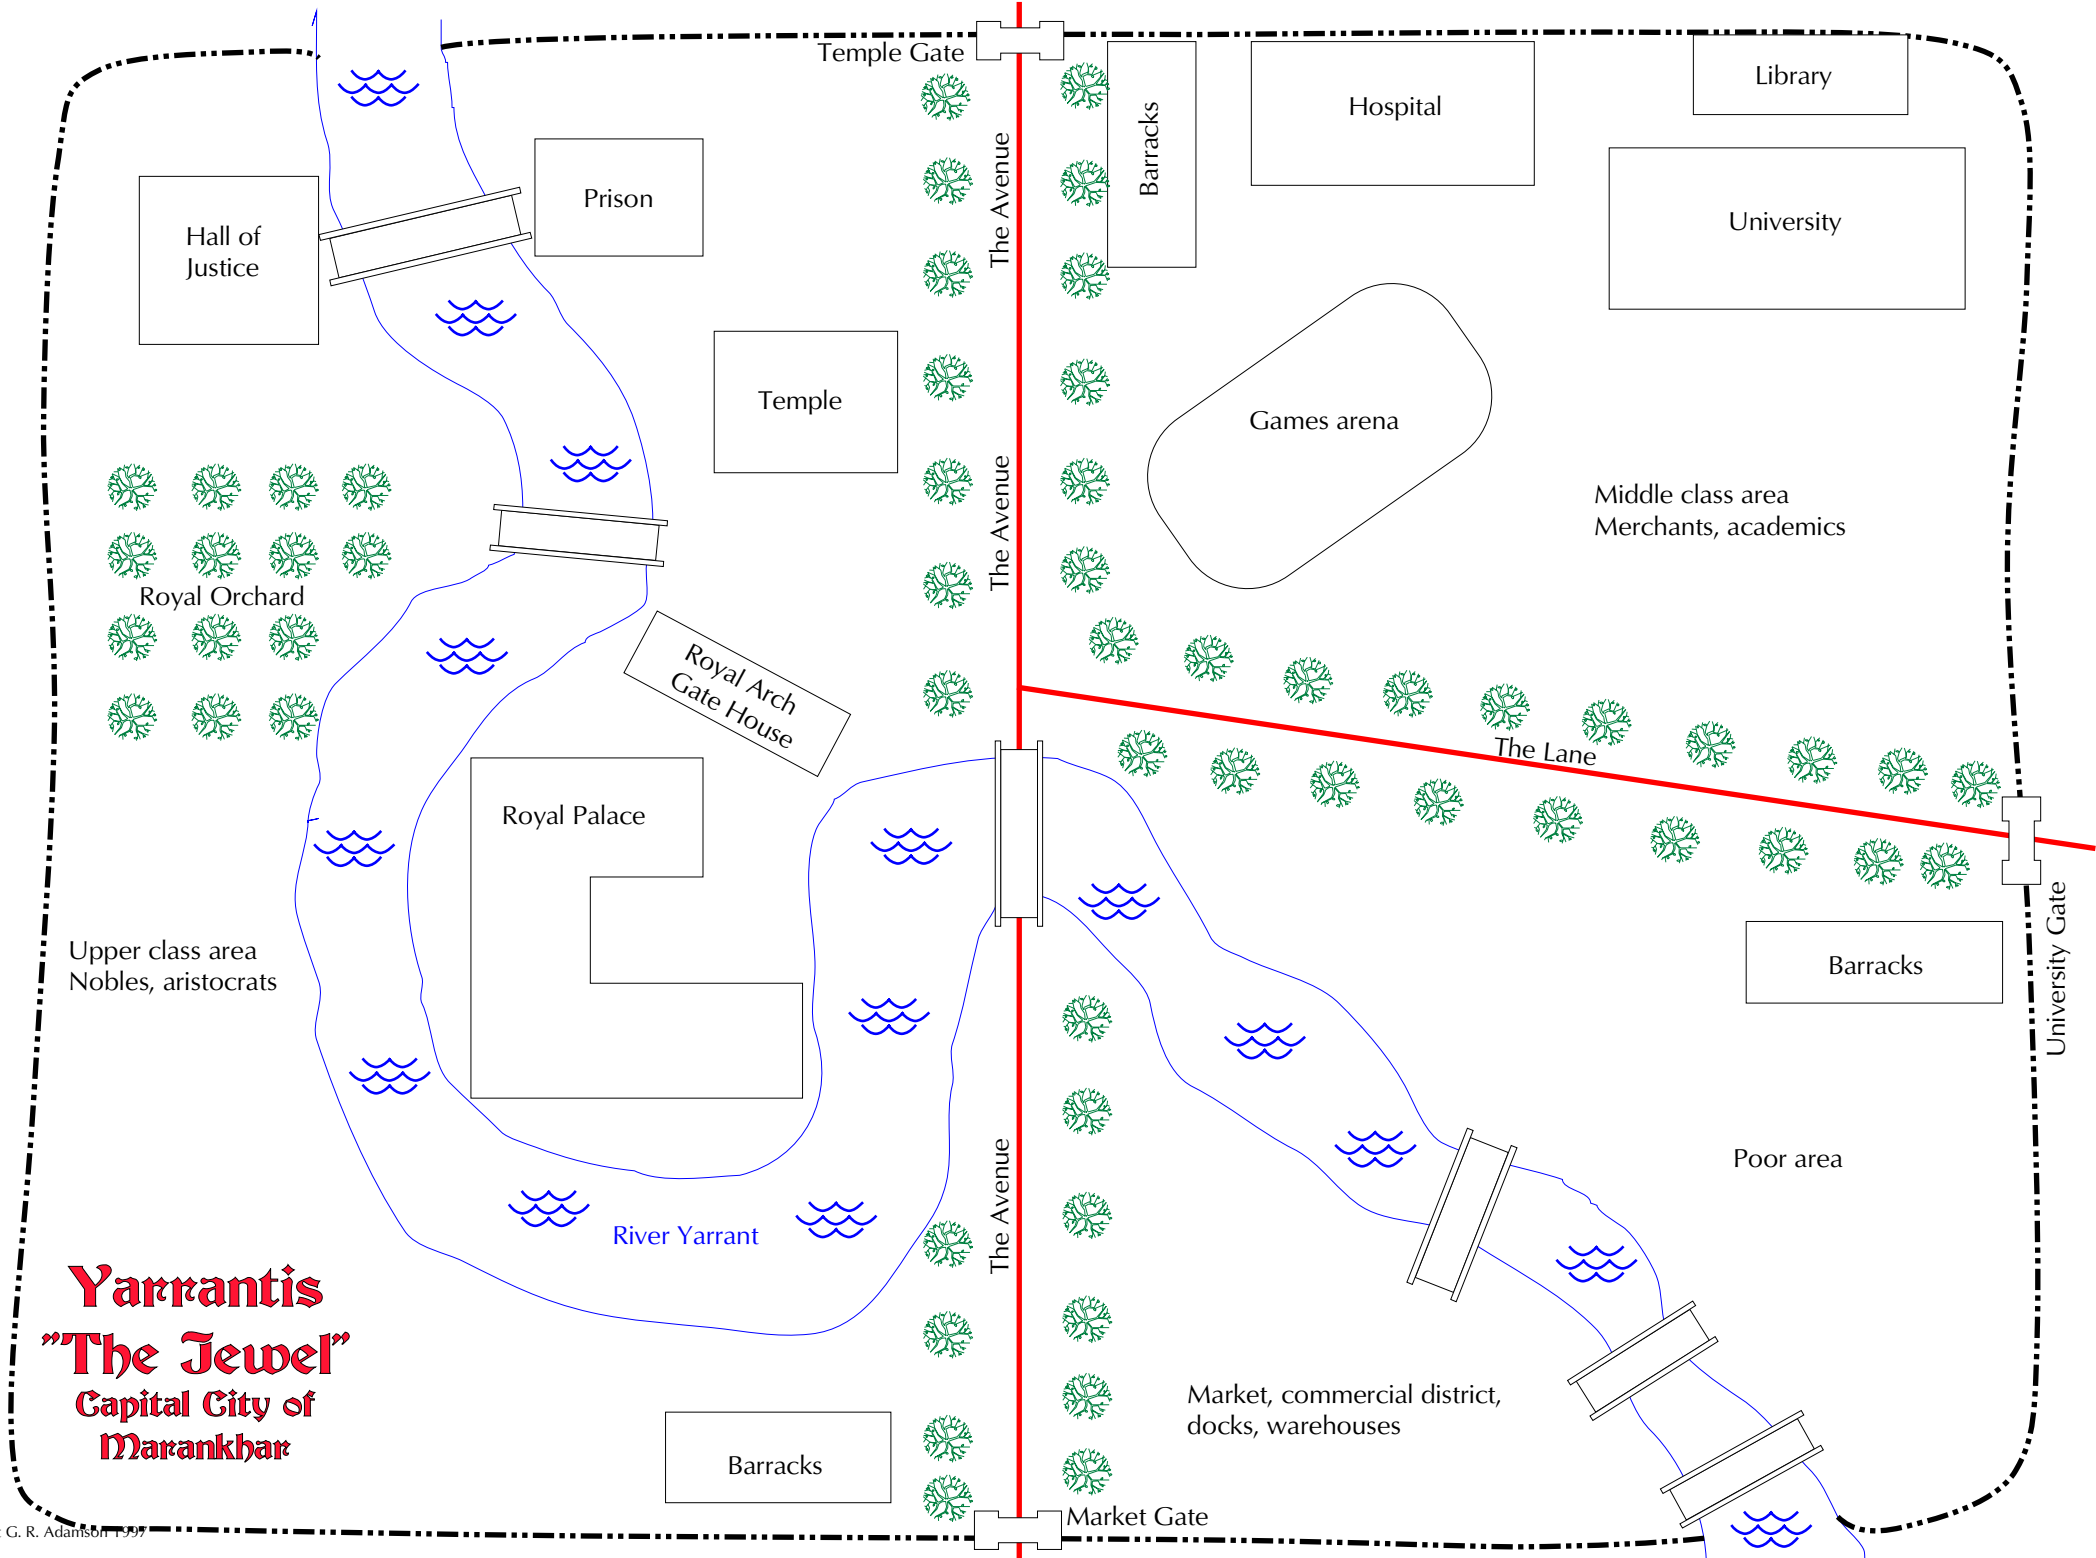

Cathedral
of Justice

Inn of
the Weeping
Mists

Drawbridge

Cliff up

Cliff down

To mountain pass

Yarrantis
"The Jewel"
Capital City of
Marankhar

Cities of Lune

Last edited: 26 December 1999

Legend:

 City Wall

 Road

 Contour Line

 Gate

 Water

 Bridge