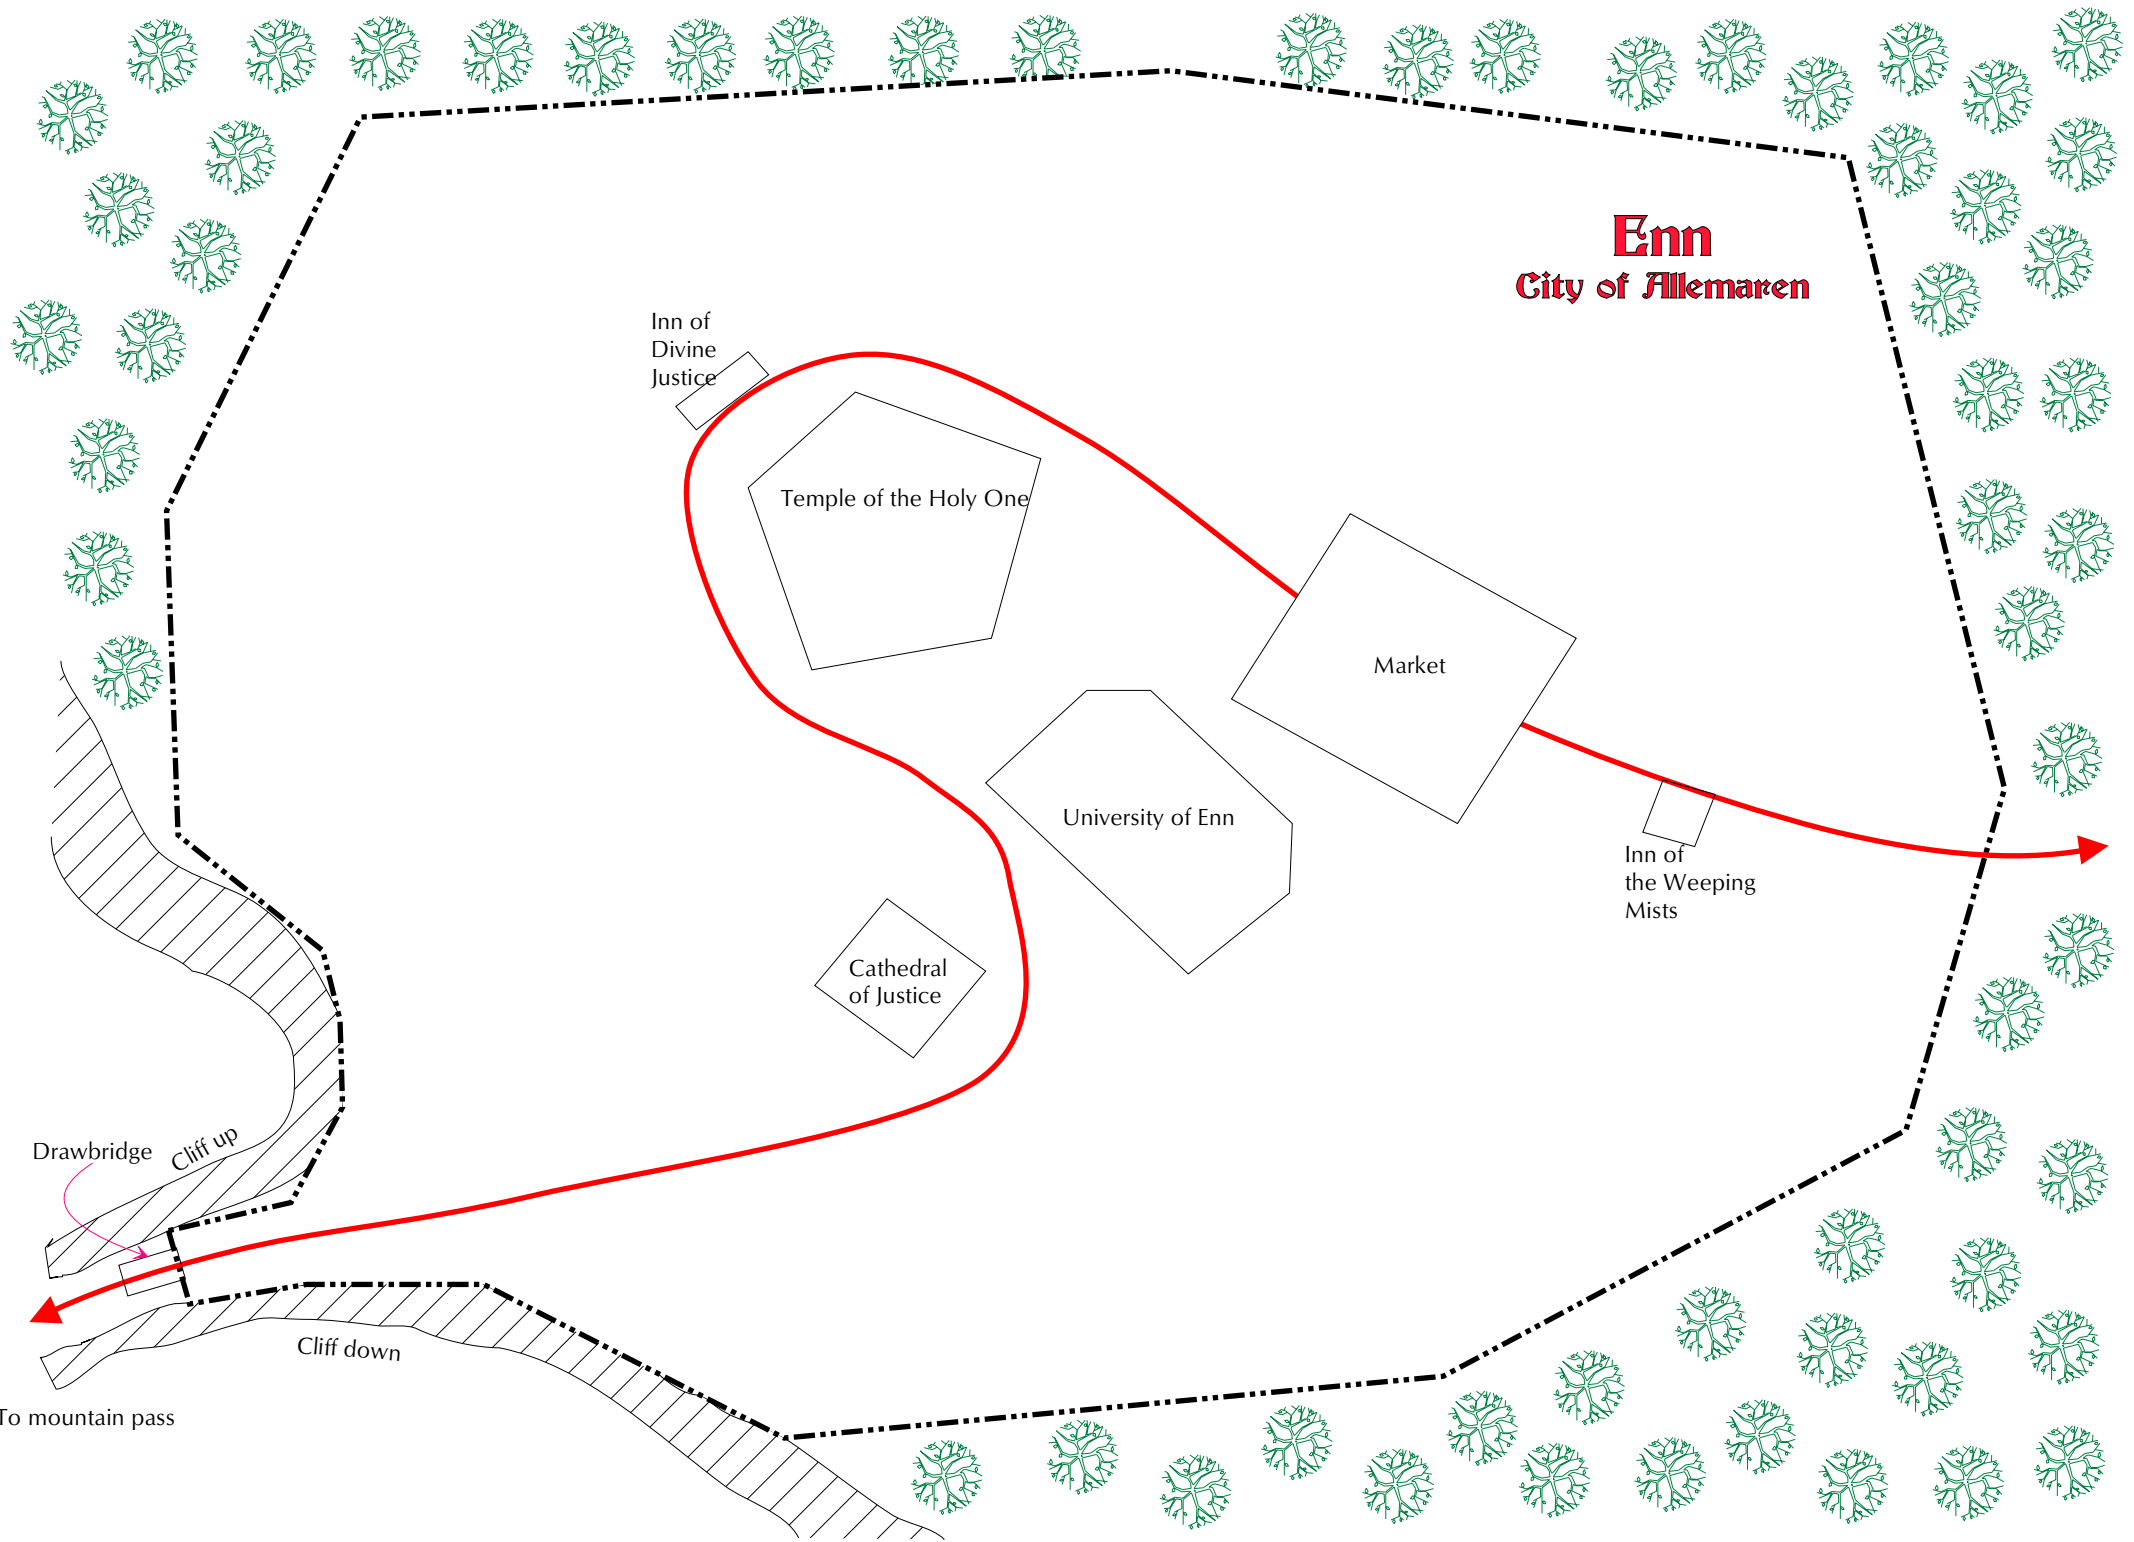

Enn

City of Allemaren

Inn of
Divine
Justice

Temple of the Holy One

Market

University of Enn

Cathedral
of Justice

Inn of
the Weeping
Mists

Drawbridge

Cliff up

Cliff down

To mountain pass