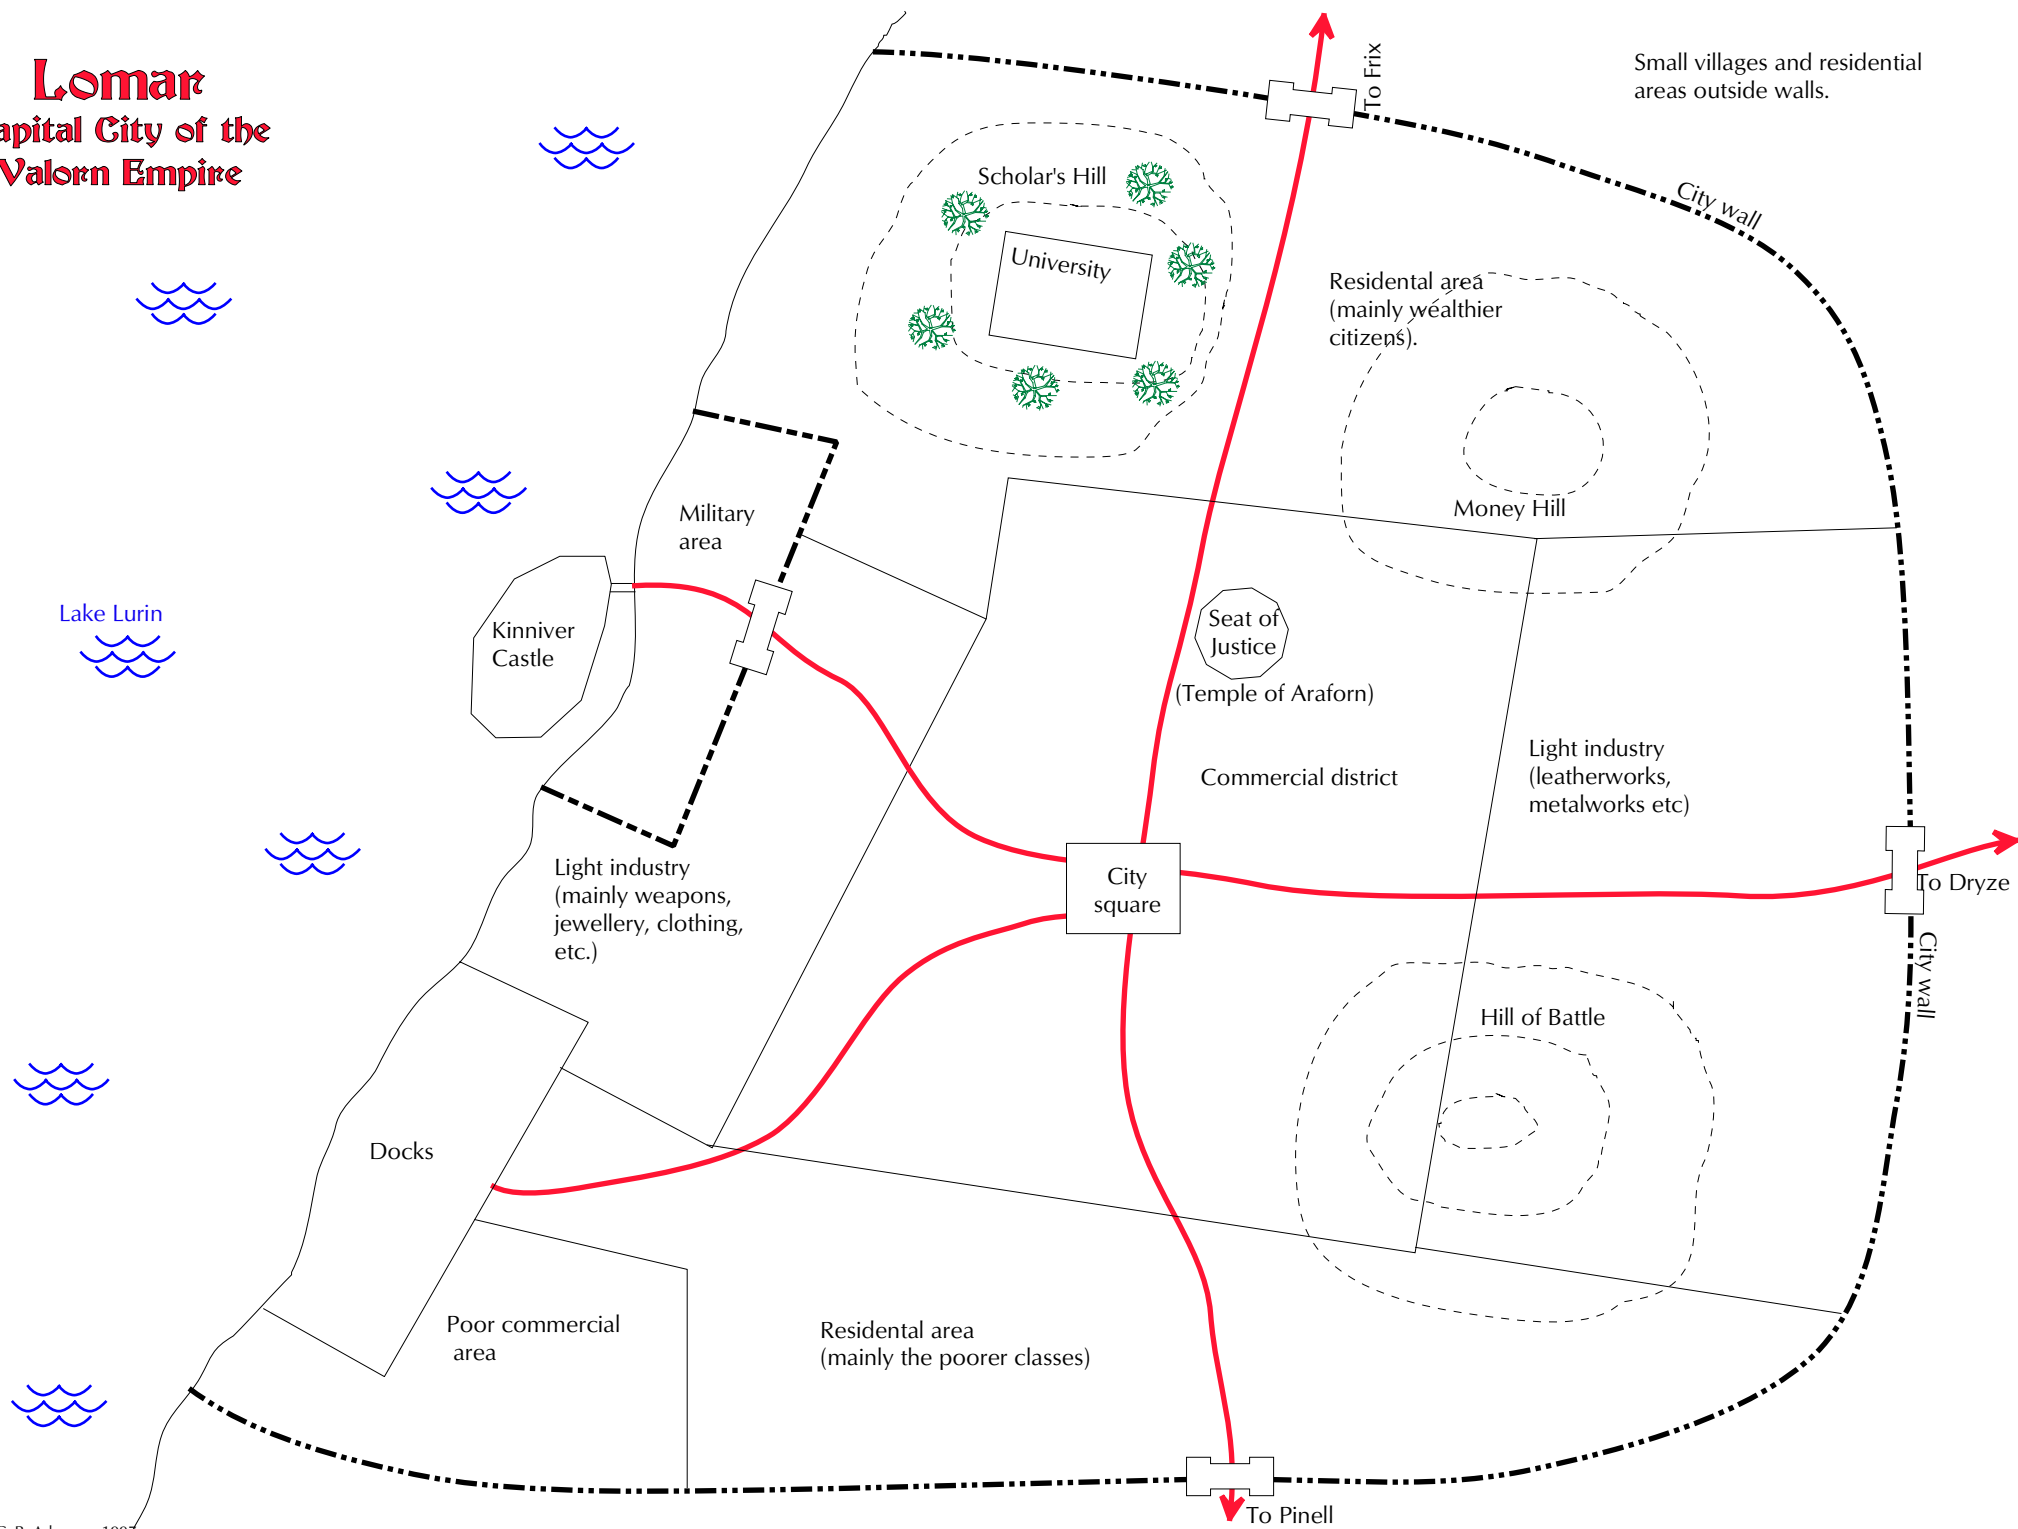

Lomar

Capital City of the
Valorn Empire

Tarenne

Capital City of
Allemaren

Gline

Capital City of Gline

To Achanalt

Warehouses, granaries
stables, etc.

To Yonde

Poor area

Commercial district

Market

Docks

Ferry

Ferry

River of Dreams
About 500yds across

Populated by sharks,
eels, and other
dangerous creatures.

State
Buildings

Castle
Gline

Barracks

Middle-class
residential area

Wealthy
residential area

Horse and
cattle market

To Dobrin

Last edited: 26 December 1999

Legend:

 City Wall

 Road

 Contour Line

 Gate

 Water

 Bridge