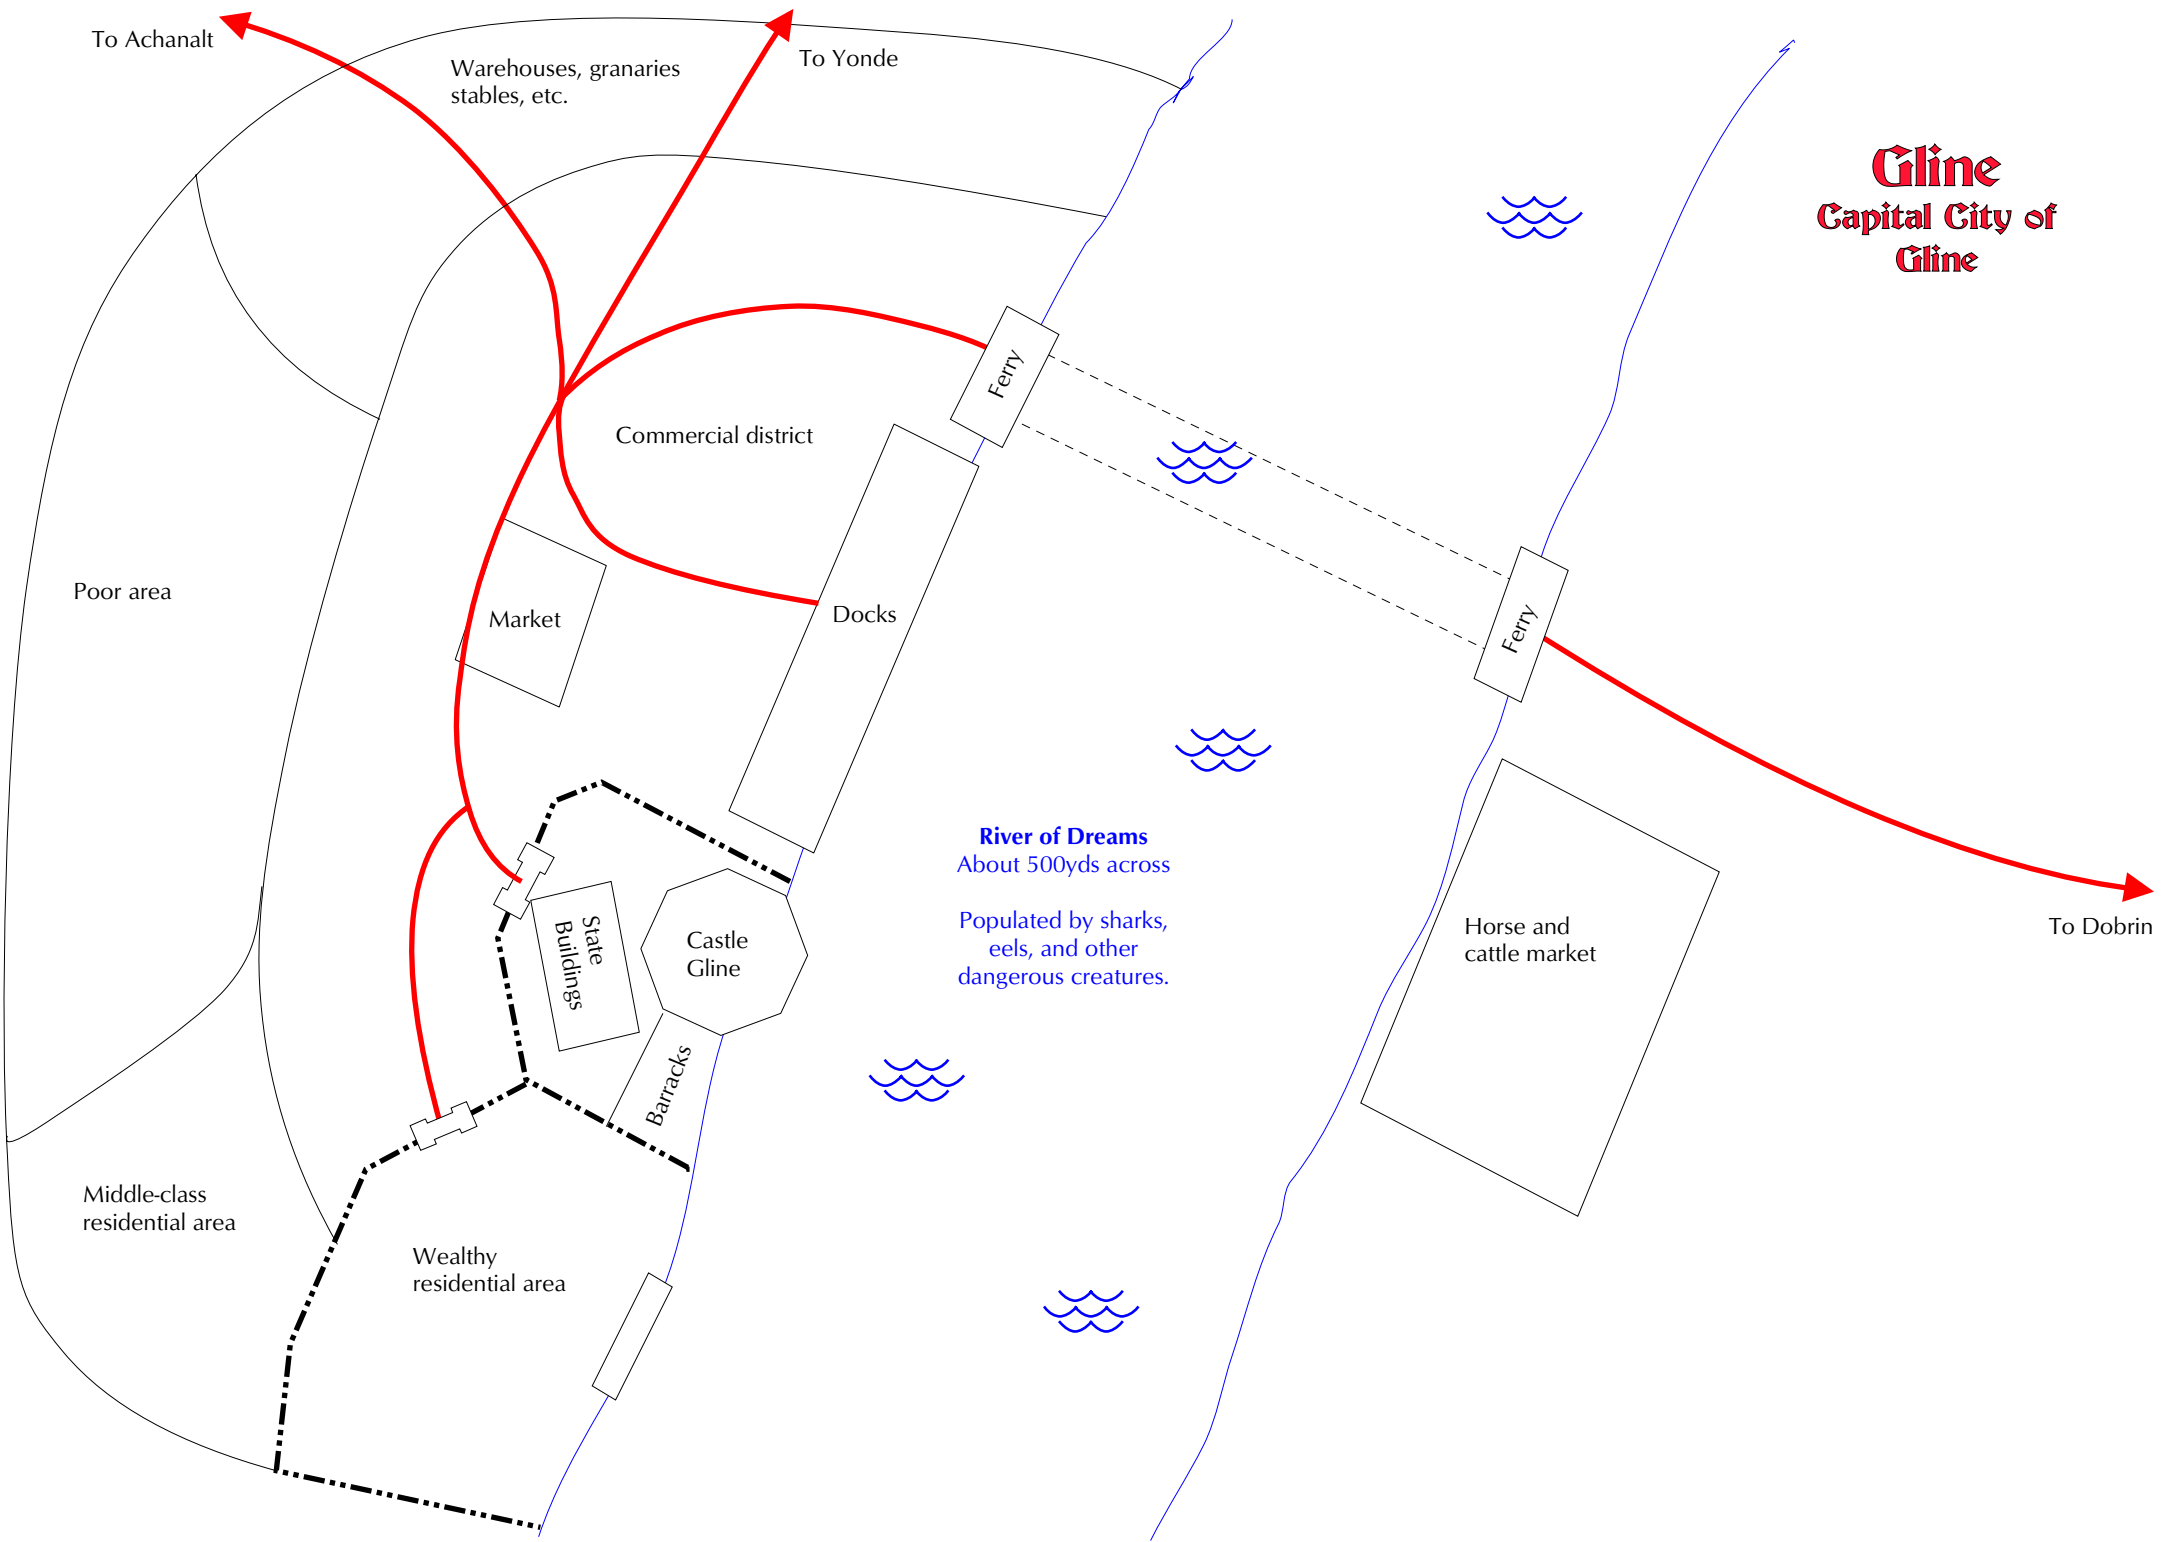

Lomar

Capital City of the
Valorn Empire

Tarenne

Capital City of
Allemaren

Gline

Capital City of Gline

To Achanalt

Warehouses, granaries
stables, etc.

To Yonde

Poor area

Commercial district

Market

Docks

Ferry

Ferry

River of Dreams
About 500yds across

Populated by sharks,
eels, and other
dangerous creatures.

State
Buildings

Castle
Gline

Barracks

Middle-class
residential area

Wealthy
residential area

Horse and
cattle market

To Dobrin

Last edited: 26 December 1999

Legend:

 City Wall

 Road

 Contour Line

 Gate

 Water

 Bridge