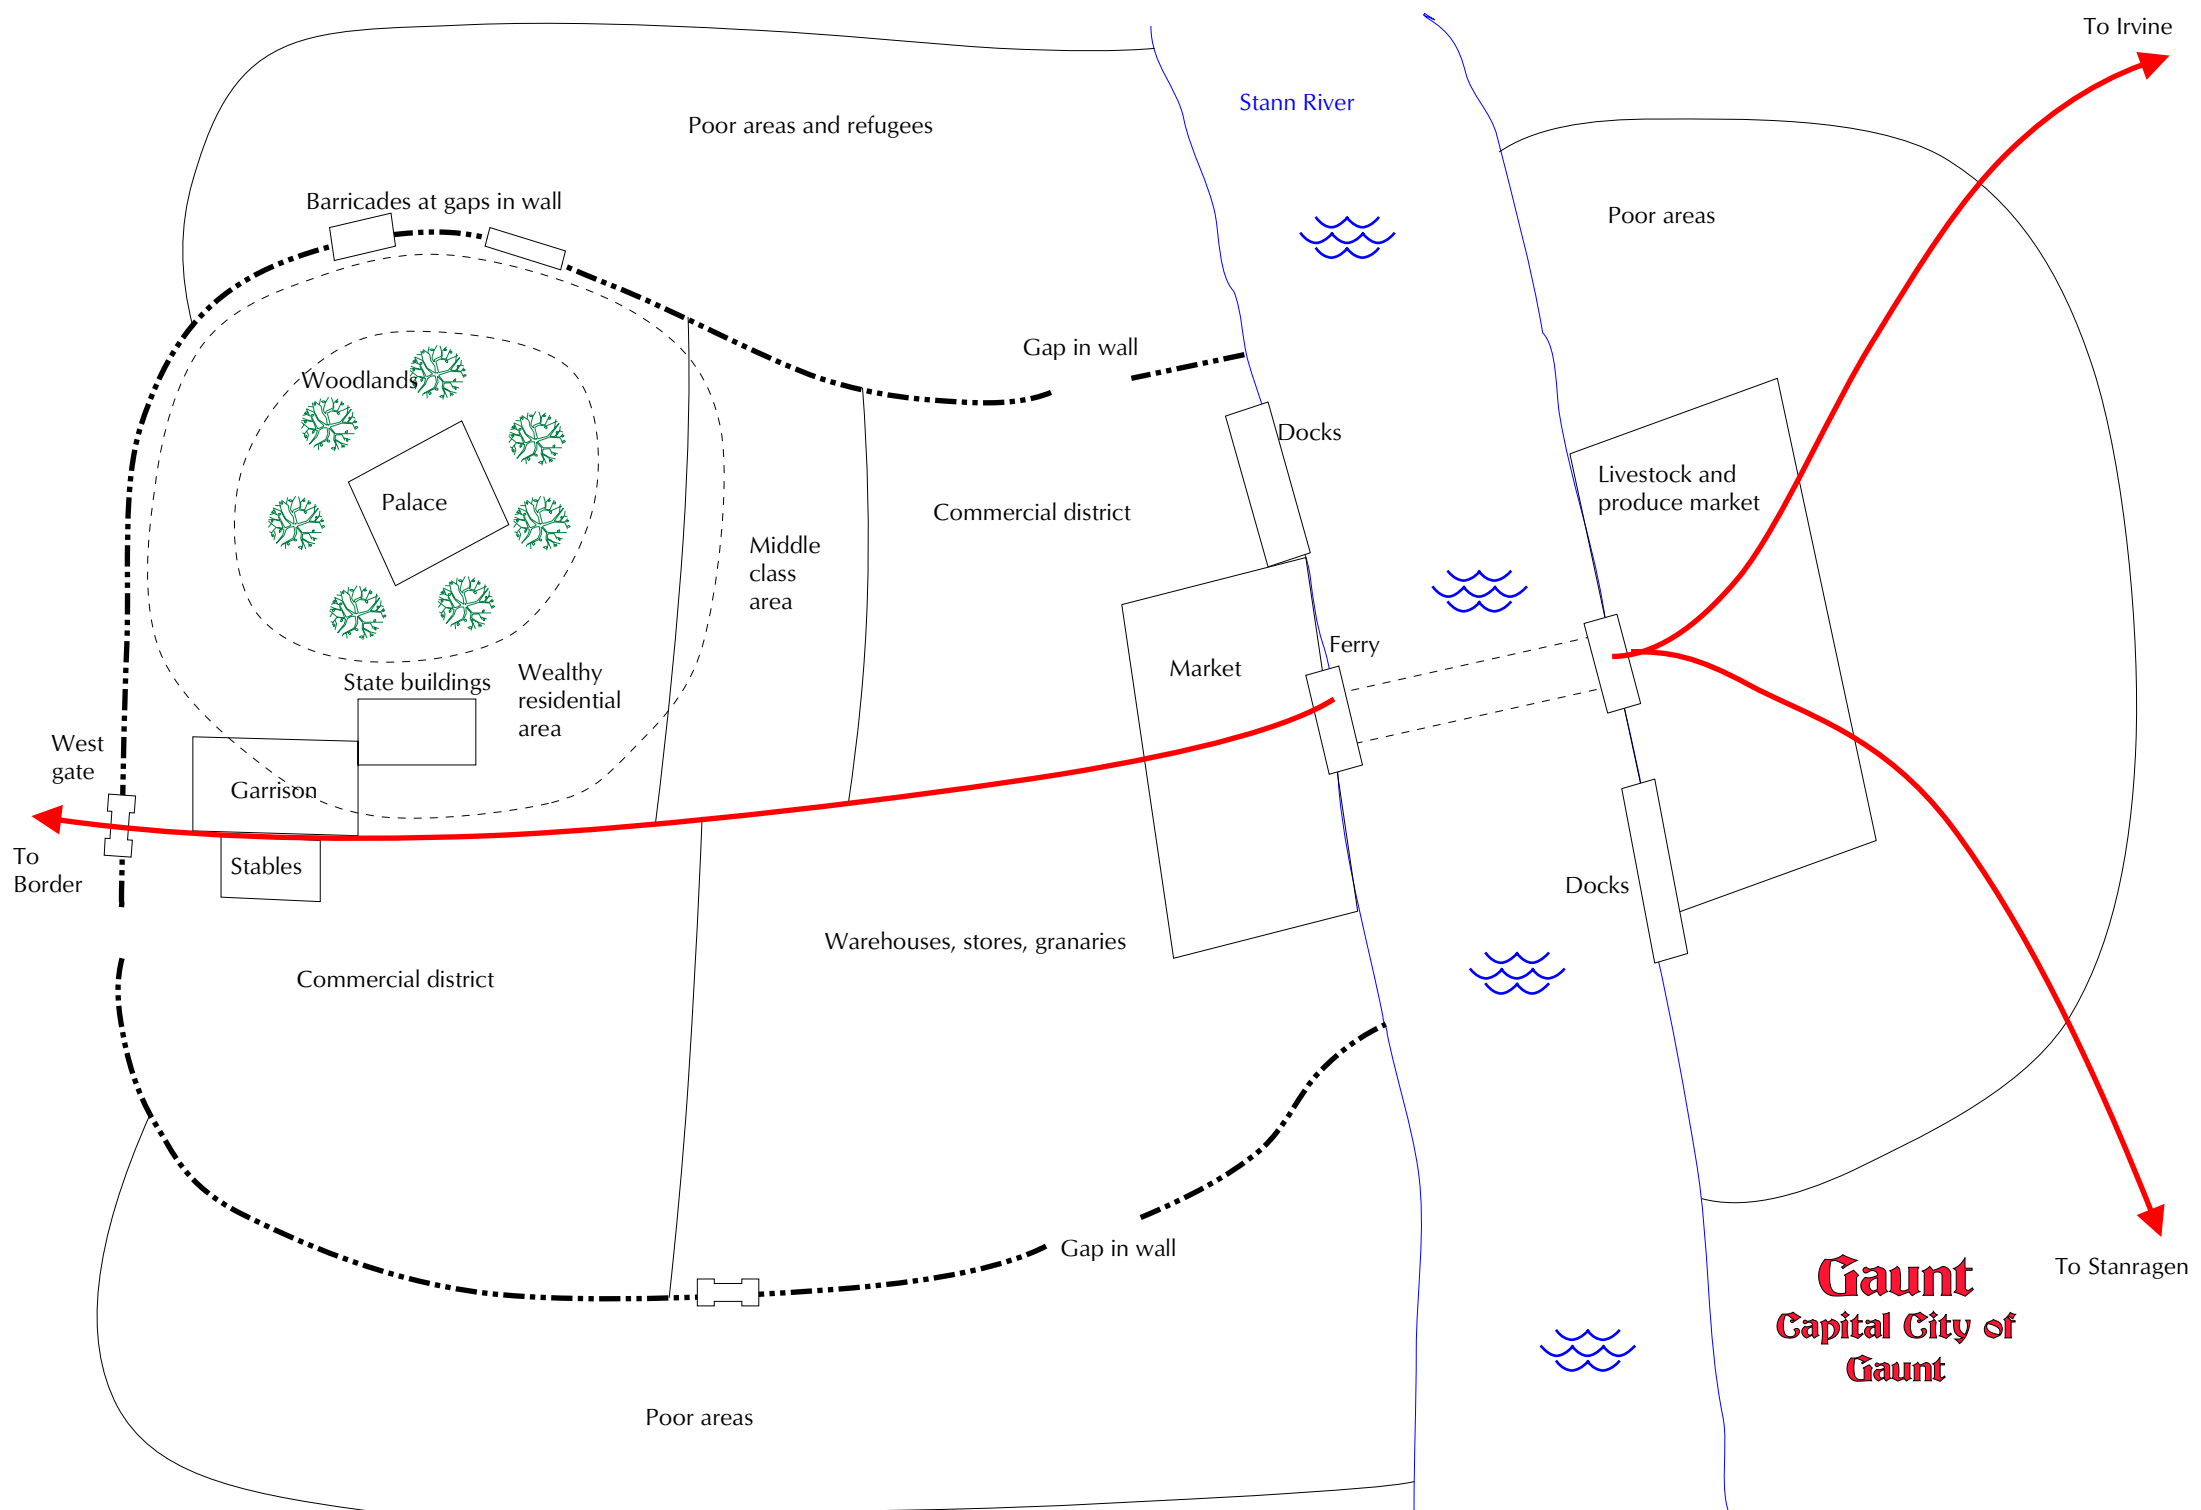

Populated by sharks,
eels, and other
dangerous creatures.

State
Buildings

Castle
Gline

Barracks

Middle-class
residential area

Wealthy
residential area

Horse and
cattle market

To Dobrin

Last edited: 26 December 1999

Legend:

 City Wall

 Road

 Contour Line

 Gate

 Water

 Bridge